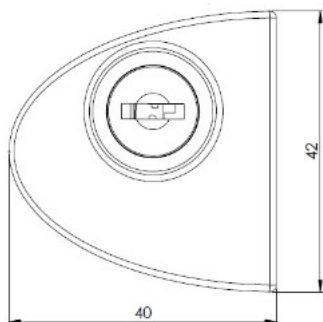

PRODUCT SHEET

Description:

Glass Door Lock "Badge", F/Double Doors, Alu Finish, KA D20 W/SISO Oval Metal Keys, W/2 Plastic ABS Screws W/PVC Tip,, 1 Alu. Flat Oval Metal Striking Pl, F/Glass Thickness 4-5mm

Item number:

14.09.548-0

Units	Box	Carton	HS Code	Barcode
Pcs.	12	240	8301300000	 5704866049207

SISO A/S

Mileparken 11
DK-2740 Skovlunde
Denmark
VAT: DK 24786013

Phone +45 45 830 900

www.siso.dk
siso@siso.dk

Danske Bank
Nytorv Branch
Copenhagen
SWIFT: DABADKKK

Account no.
4180 3112 112936
IBAN Account
DK7230003112112936