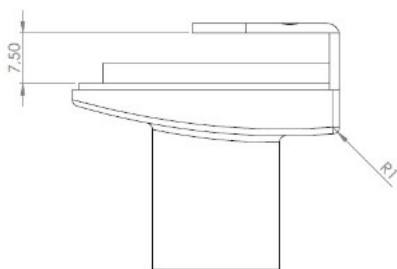

PRODUCT SHEET

Description:

Glass Door Lock "Badge", F/Double Doors, Alu Finish, KA D20 W/SISO Oval Metal Keys, W/2 Plastic ABS Screws W/PVC Tip,, 1 Alu. Flat Oval Metal Striking Pl, F/Glass Thickness 4-5mm

Item number:

14.09.548-0

Units	Box	Carton	HS Code	Barcode
Pcs.	12	240	8301300000	 5704866049207

SISO A/S

Mileparken 11
DK-2740 Skovlunde
Denmark
VAT: DK 24786013

Phone +45 45 830 900

www.siso.dk
siso@siso.dk

Danske Bank
Nytorv Branch
Copenhagen
SWIFT: DABADKKK

Account no.
4180 3112 112936
IBAN Account
DK7230003112112936