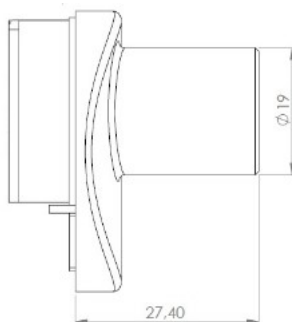

PRODUCT SHEET

Description:

Glass Door Lock "Badge", F/Double Doors, Alu Finish, KA D20 W/SISO Oval Metal Keys, W/2 Plastic ABS Screws W/PVC Tip,, 1 Alu. Flat Oval Metal Striking Pl, F/Glass Thickness 4-5mm

Item number:

14.09.548-0

Units	Box	Carton	HS Code	Barcode
Pcs.	12	240	8301300000	 5704866049207

SISO A/S

Mileparken 11
DK-2740 Skovlunde
Denmark
VAT: DK 24786013

Phone +45 45 830 900

www.siso.dk
siso@siso.dk